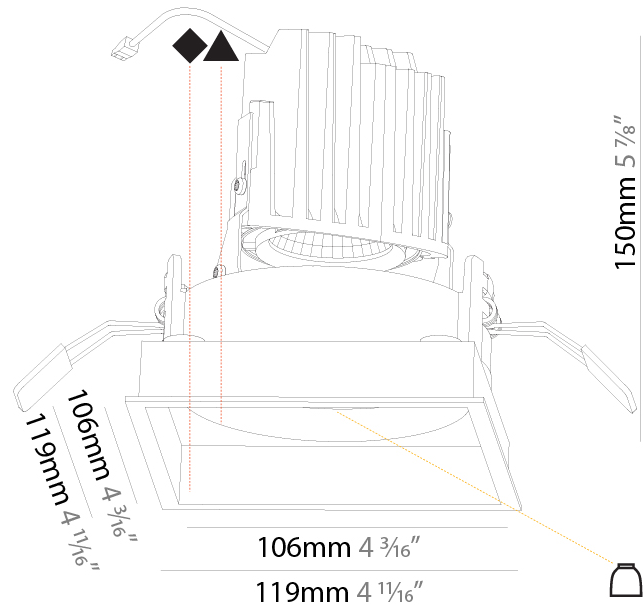

GENERAL

Series: Bioniq
Subseries: Bioniq Square Deep
Brand: Prolicht
Division: Architectural
Mounting Type: Recessed
Mounting Location: Ceiling
Subcategory: Downlight

PHYSICAL

Shape: Square
Length (mm): 119
Length (in): 4 11/16
Width (mm): 119
Width (in): 4 11/16
Depth (mm): 150
Depth (in): 5 7/8
Ceiling Thickness (mm): 10 / 12.5 / 15
Ceiling Thickness (in): 3/8 or 1/2 or 9/16
Min. Recessing Depth (mm): 170
Min. Recessing Depth (in): 6 11/16
Light Distribution: Downlight
Weight (kg): 0.592
Weight (lbs): 1.31
Fixture Finish: SSR / BKV / CWI / CRY / HAB / LAG / UFT / ITA / RUA / RUR / MIC / FTG / MYG / TWT / LOD / PUS / FRO / FUP / KIA / POP / BLS / SPG / MEY / GOH / GUM / CHC / COM / ABZ / JAG / OBR / MOS / ROR
Fixture Material: Aluminum Die Cast
Cut-out Measurements: 114mm / 4 1/2" x 114mm / 4 1/2"

ELECTRICAL

Lamp Type: LED (Zhaga Standard)
Total Output Wattage (W): 15
Dimming: Dali Dimming
Driver Included: No
Driver Location: Recessed Housing
Driver Type: Constant Current 120Vac
Housing: See components
Input Voltage (V): 120
Constant Current (MA): 350

LED

Number of LEDs: 1
Color Temperature (°K): Warm Dim
Max. Delivered Lumen (lm): 760
Nominal Lumen (lm): 1140
CRI: >90 CRI
Lamp Life (hrs): 50000

OPTICAL

Reflector: 20 / 40 / 60
Adjustability: Rotational 35°; Tilt 30°

RATINGS AND CERTIFICATIONS

Certified By: Certified for North American Standards
IP rating: IP20