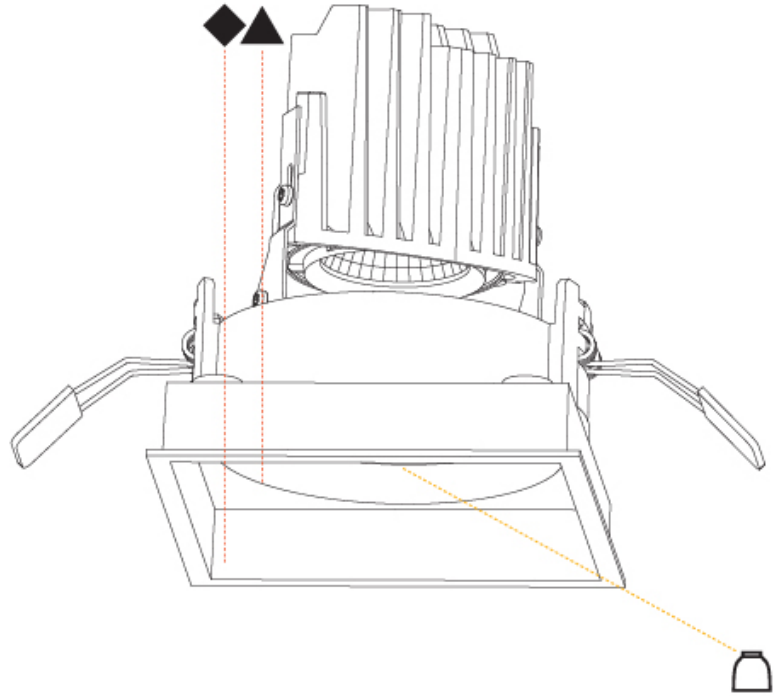

BIONIQ SQUARE DEEP RECESSED

A35368-

PROJECT	
TYPE	
SPECIFIER	
QUANTITY	
DATE	

For Color / Finish Chart & Symbology see Appendix or product page downloadable area.

	27K	35K	30K	40K	°K
Color Temperature	2700K	3500K	3000K	4000K	
Reflector	20	40	60		
	20°	40°	60°		

ORDER-EXAMPLE:
L3XXXX- 02 02 30K 20
Black Black 3000K 20°