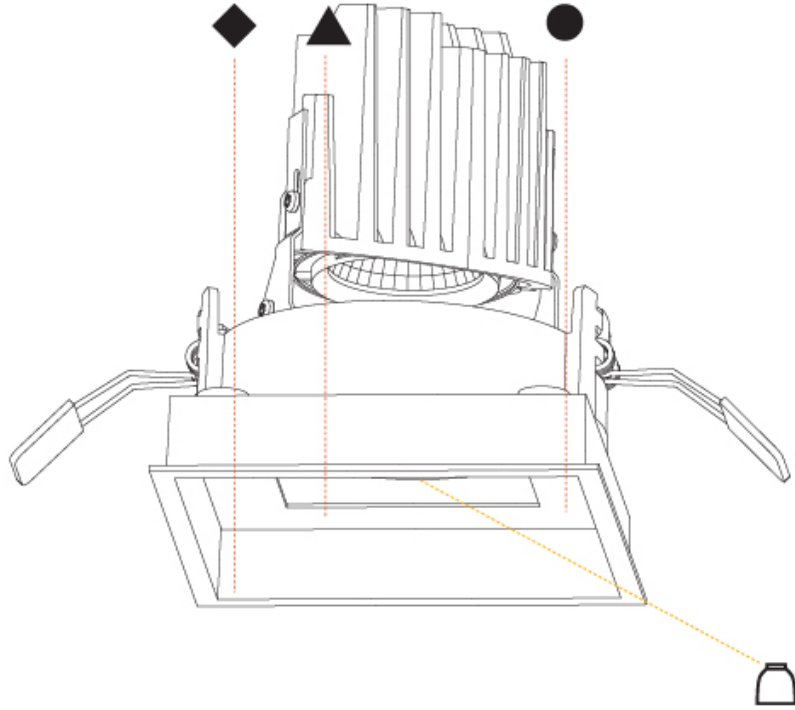

BIONIQ SQUARE DEEP COMFORT RECESSED

A35371-

For Color / Finish Chart & Symbology see Appendix or product page downloadable area.

	27K	35K	30K	40K	°K
Color Temperature	2700K	3500K	3000K	4000K	
Reflector	20	40	60		
	20°	40°	60°		

ORDER-EXAMPLE: **◆ ▲ ● °K ▭**
L3XXXX- 02 02 02 30K 20
Black Black Black 3000K 20°