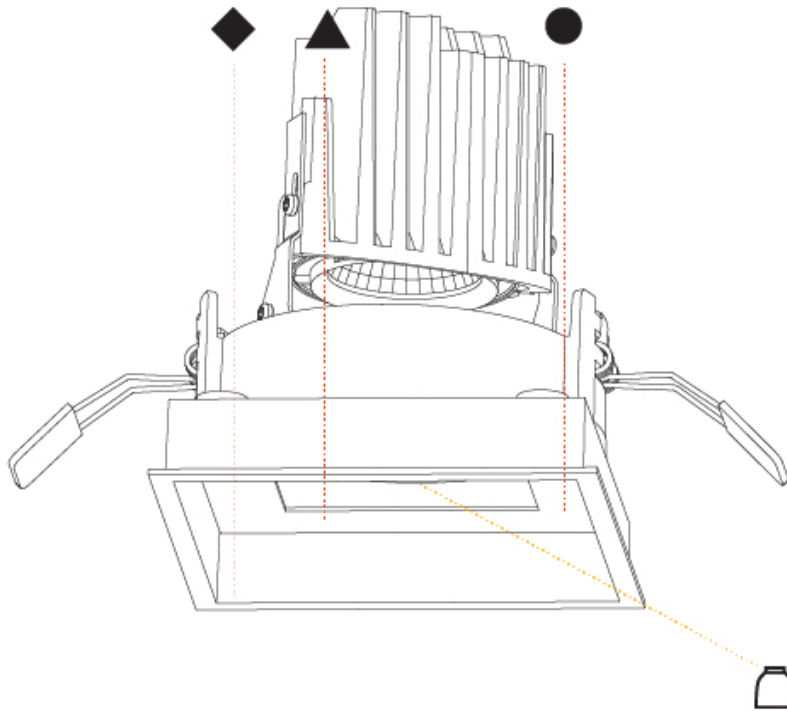

BIONIQ SQUARE DEEP COMFORT RECESSED

A35553-

PROJECT _____

TYPE _____

SPECIFIER _____

QUANTITY _____

DATE _____

A