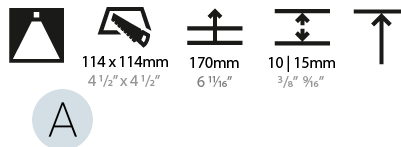

GENERAL

Series: Bioniq
Subseries: Bioniq Square Deep Comfort
Brand: Prolicht
Division: Architectural
Mounting Type: Recessed
Mounting Location: Ceiling
Subcategory: Downlight

PHYSICAL

Shape: Square
Length (mm): 119
Length (in): 4 11/16
Width (mm): 119
Width (in): 4 11/16
Depth (mm): 150
Depth (in): 5 7/8
Ceiling Thickness (mm): 10 / 12.5 / 15
Ceiling Thickness (in): 3/8 or 1/2 or 9/16
Min. Recessing Depth (mm): 170
Min. Recessing Depth (in): 6 11/16
Light Distribution: Downlight
Weight (kg): 0.656
Weight (lbs): 1.45
Fixture Finish: SSR / BKV / CWI / CRY / HAB / LAG / UFT / ITA / RUA / RUR / MIC / FTG / MYG / TWT / LOD / PUS / FRO / FUP / KIA / POP / BLS / SPG / MEY / GOH / GUM / CHC / COM / ABZ / JAG / OBR / MOS / ROR
Fixture Material: Aluminum Die Cast
Cut-out Measurements: 114mm / 4 1/2" x 114mm / 4 1/2"

ELECTRICAL

Lamp Type: LED (Zhaga Standard)
Total Output Wattage (W): 15
Dimming: Dali Dimming
Driver Included: No
Driver Location: Recessed Housing
Driver Type: Constant Current - 120Vac
Housing: See components
Input Voltage (V): 120
Constant Current (MA): 350

LED

Number of LEDs: 1
Color Temperature (°K): Warm Dim
Max. Delivered Lumen (lm): 760
Nominal Lumen (lm): 1140
CRI: >90 CRI
Lamp Life (hrs): 50000

OPTICAL

Reflector: 20 / 40 / 60

RATINGS AND CERTIFICATIONS

Certified By: Certified for North American Standards
IP rating: IP20